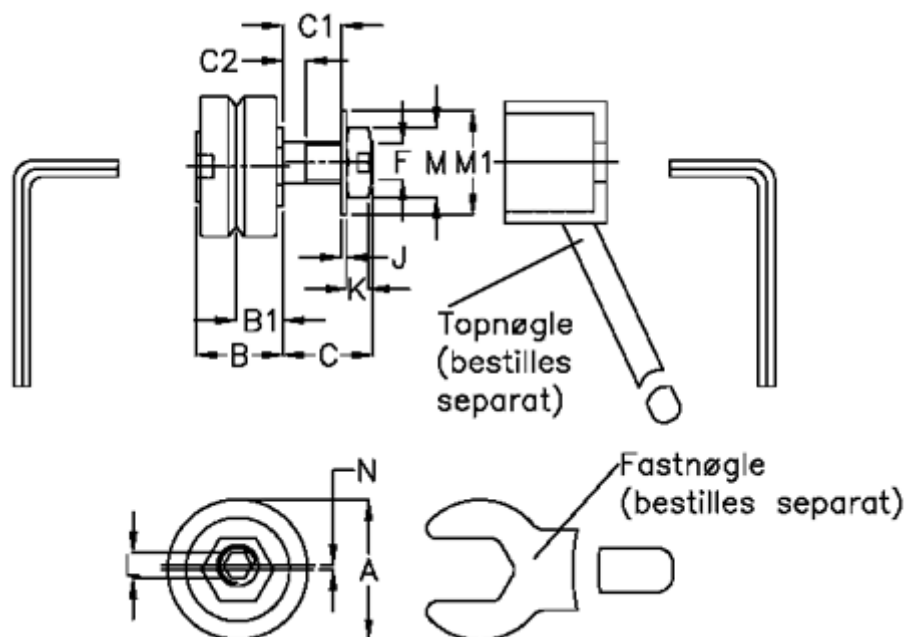

Article number: 057153205412

Description: HEPCO GV3 bearing LJ 54 EDR  
Standard With Long Stud

## Measures

a = 54.0	K = 8.0
B = 34.7	L = 6
B1 = 19.00	M = 22
C = 30.0	M1 = 28
C1 = 20.4	N = 1.50
C2 = 7.9	Weight kg/1000 = 0.425
F = M14 x 1,5	
J = 1.60	